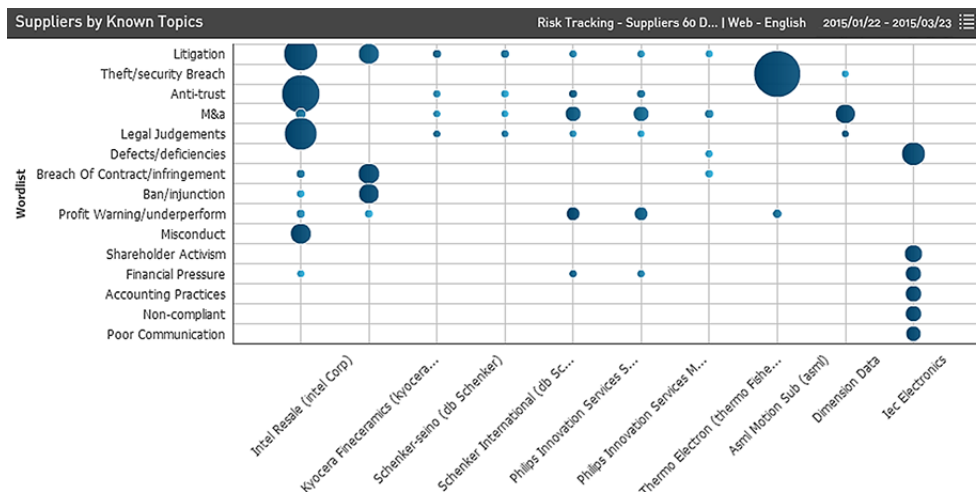

RISK COMPASS

REAL-TIME RISK MANAGEMENT SOFTWARE

The only software able to identify public domain rumour, speculation & risk discussion about the high-value people and companies essential to your business. In real time.

Key Points

- Track in real-time the companies and individuals you care about (e.g. your supply chain) for potential risk globally
- Software monitors all public domain data across millions of news, blog and social media sources for risk
- Results are delivered via a secure online dashboard, and daily email report for up to three people
- Track 100 companies or individuals for 6 months for £5,000. (Can scale to track lists up to 100,000+ in real-time.)

Live example:

Proof Points

- A financial regulator uses this software to track rumors of deals before they are officially announced, including postings that may contain leaks of inside information.
- A leading Fortune 100 Accounting Firm uses this on-demand application to quickly assess risk across their clients' entire supply chains, enabling internal and external audit to spot and surface potential issues anywhere in the world.
- A hospital operator uses this cloud-based software to spot customer service issues, potential wrongdoing, and prioritize their investigation efforts on those centers at greatest risk.
- A global energy company uses this software to identify early warning signals about protests, and operational issues (outages, accidents, security threats, etc) across their worldwide portfolio of sites.

About Polecat

Polecat was established in 2007 and pioneered MeaningMine™ as a proprietary advanced digital analytics platform to mine the global digital landscape of online and social media - in real time and in multiple languages. MeaningMine™ uses automation combined with a customized taxonomy of keywords and powerful visualisation to deliver strategic and operational risk intelligence for business, government, international institutions, civil society and beyond. www.polecat.com